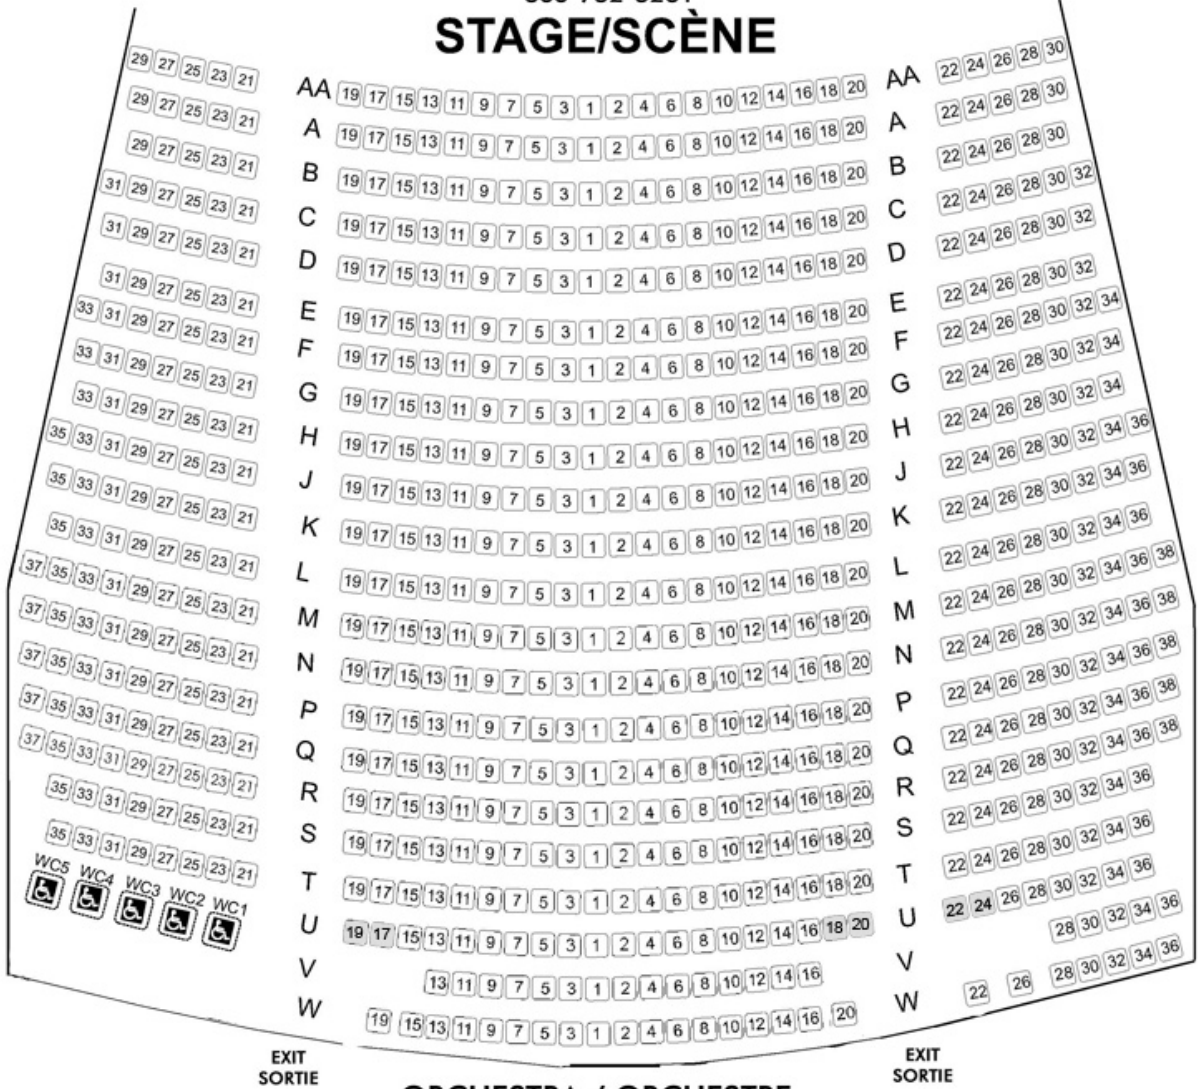

TICKETS AND INFORMATION / BILLETS ET INFORMATION
 613-580-2700
 866-752-5231

STAGE/SCÈNE

ORCHESTRA / ORCHESTRE

731 seats & 5 wheelchair locations
 731 sièges et 5 places pour fauteuil roulant

BALCONY / BALCON

224 seats/sièges

Audio loop throughout theatre

Bench seating for 2 people / special needs