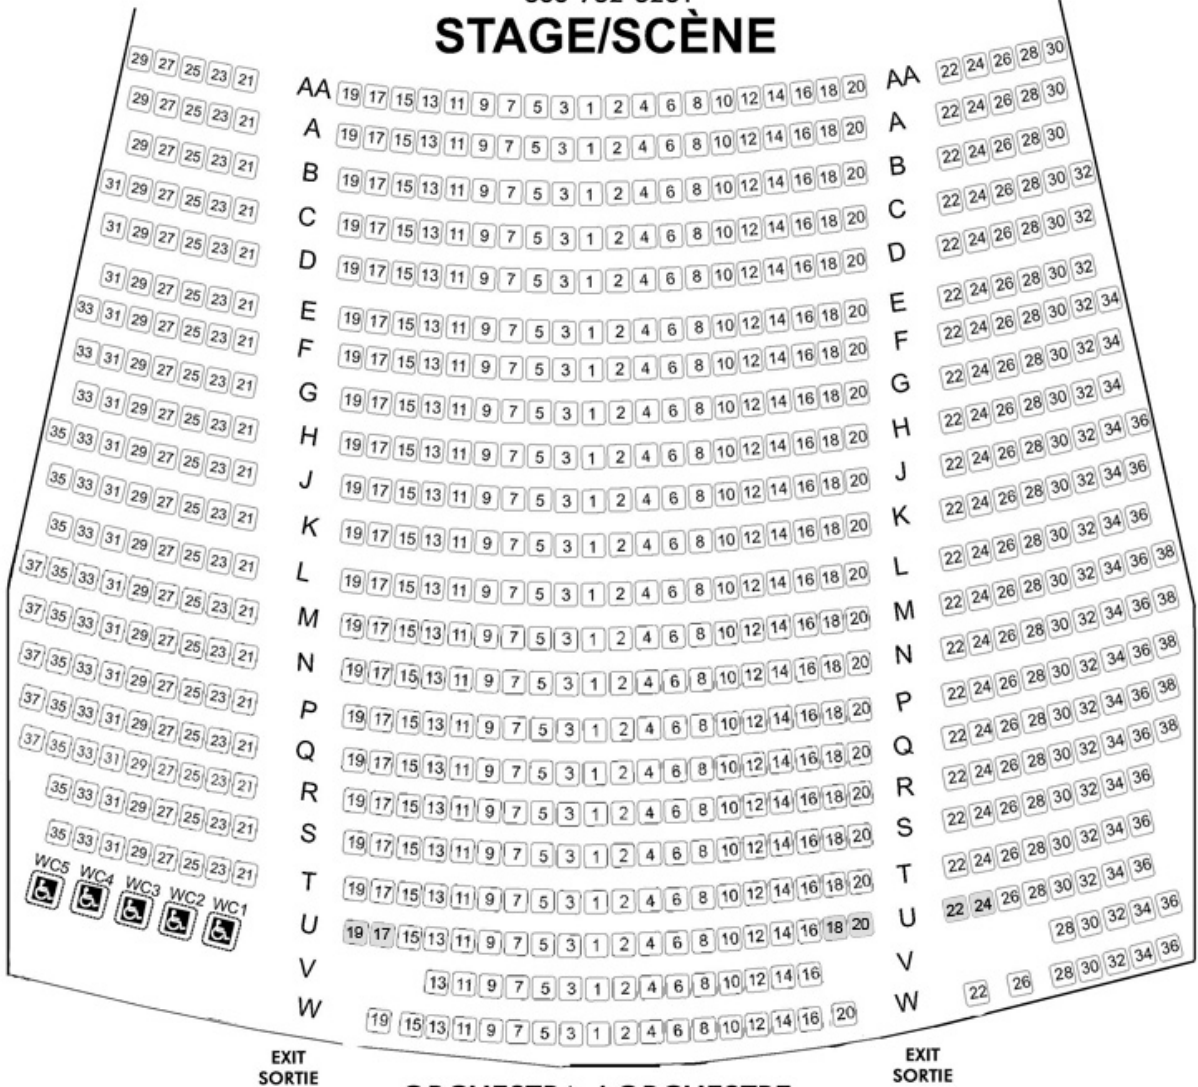

TICKETS AND INFORMATION / BILLETS ET INFORMATION
 613-580-2700
 866-752-5231

STAGE/SCÈNE

ORCHESTRA / ORCHESTRE

731 seats & 5 wheelchair locations
 731 sièges et 5 places pour fauteuil roulant

BALCONY / BALCON

224 seats/sièges

Audio loop throughout theatre

Bench seating for 2 people / special needs